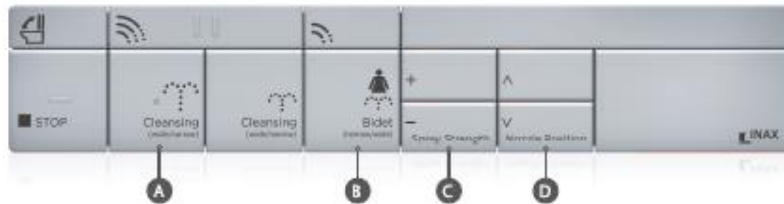

### Power Saving

Advanced energy-saving technology delivers improved energy efficiency.

Note:

PROJECT		REF		REV	ITEM CODE	
LOCATION		DATE			PAGE	

Product Code		SATIS 618	Comfort	Warm Air Dryer (with Temperature Control)	3 Levels
Flushing System		Triple Vortex		Plasmacluster	•
Flush Volume		3.4/5L (S Trap) 3.5/5L (P Trap)		Air Deodorizer	Air Shield Deodorizer
Dimensions (W x L x H)		375 x 635 x 524mm		Antimicrobial Protection	Seat (SIAA Standard)
Rough In		200/305/400mm, S-Trap 120mm, P-Trap	Cover		•
			Nozzle		•
Hygienic Cleansing	Warm Water Supply System	Instant Heating	Easy to Clean	Occupied Seat Sensor	•
	Nozzle	Dual Nozzles		Night Light	•
	Adjustable Nozzle Position	5 Levels		Auto Open & Close	•
	Posterior Cleansing	•		Soft Closing Seat	•
	Posterior Mild Cleansing	•		Auto Flush	•
	Feminine Cleansing	•		Remote Controller	•
	Feminine Super Wide Cleansing	•		Type of Nozzle	PPE Nozzle
	Oscillating	•		Nozzle Cover	•
	Pulsating	•		Self Clean Nozzle	•
	Adjustable Spray Strength	6 Levels		Detachable Seat & Cover	•
Power Saving	Relaxing Music	•	Aqua Ceramic	•	
	Heated Seat (with Temperature Control)	6 Levels	Power Saving	•	
			Manual Flush	•	

Top View

Front View

**A** Posterior Cleansing (Normal and mild)

With narrow and wide cleansing modes.

**B** Feminine Cleansing

With narrow and wide cleansing modes.

**C** Adjustable Spray Strength

With 6 levels.

**D** Adjustable Nozzle Position

With 5 levels.

Back View

**A** Music

Music starts playing automatically as soon as you sit down on the seat. User can adjust volume, change music selection and turn off this auto function via remote control.