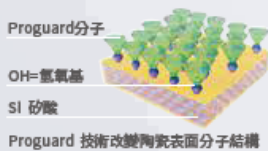

Proguard

抗汙塗裝技術 PROGUARD

透過改變陶瓷表面分子結構，使陶瓷表面的氫氧基無法與水中的矽酸結合，從而有效防止水垢產生，常保陶瓷表面光亮細膩，持久如新。

長久耐汙、使用壽命長。

即使每天清掃也能保持長時間的使用壽命。

在美國、澳洲、紐西蘭、新加坡、台灣、俄羅斯、印尼等國皆已取得專利認證。

沖洗用水量 節省約1/2
10天的沖洗用量比較

清潔劑 節省約2/3
10天的清潔劑用量比較